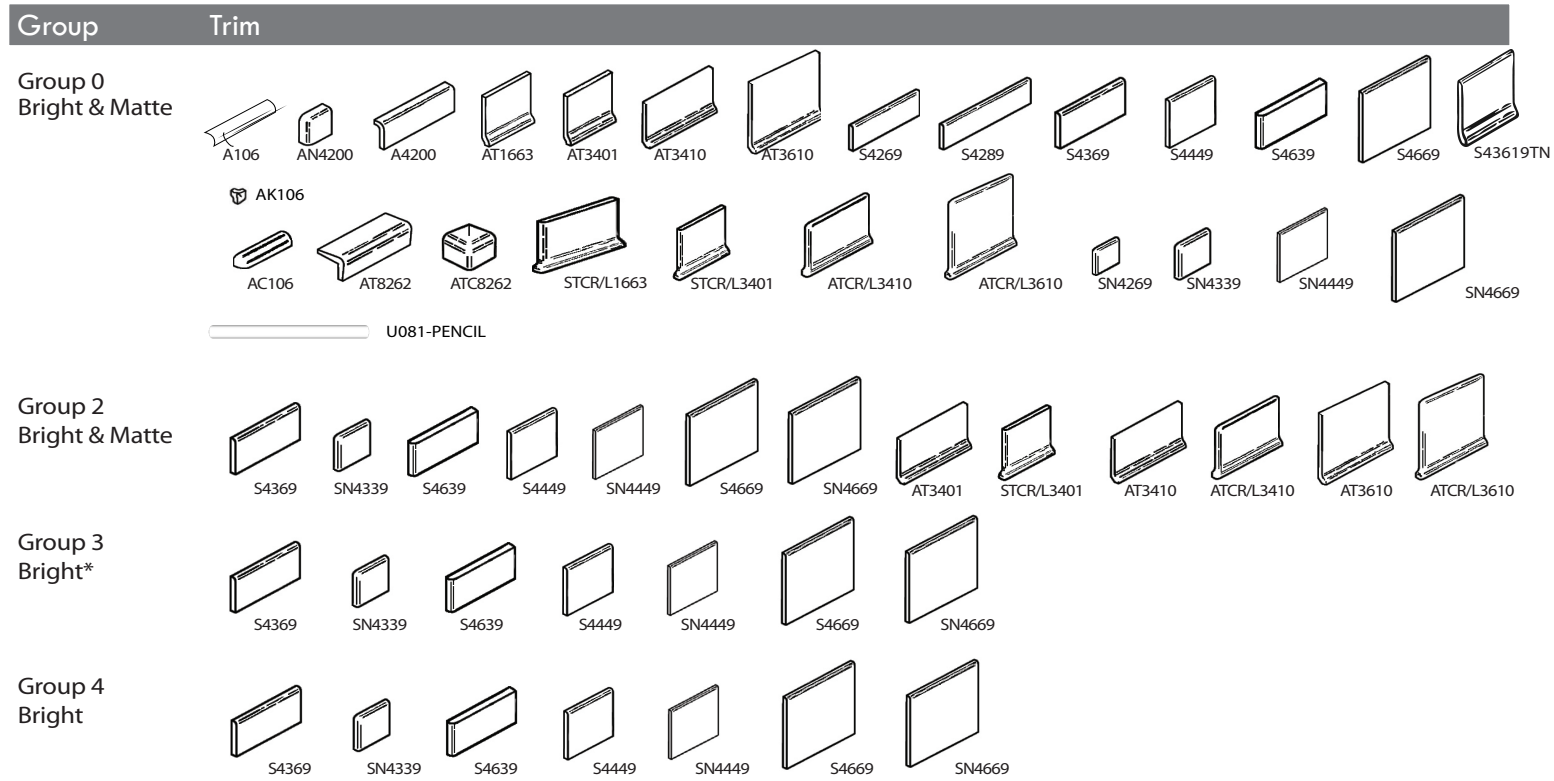

AVAILABLE TRIM FOR COLOR COLLECTION WALL TILE:

* U759 Black Bright & U769 Dark Grey has available all trims in Group 2.

** S4269, SN4269, A4200, AN4200, A106 also available for U759 Black Bright.

AVAILABLE TRIM FOR 4 1/4x10 & 6x18:

TRIM DESCRIPTION:

| Pattern # | Description |
|-------------|----------------------------------|
| A106 | 3/4 x6 Quarter Round |
| AC106 | 3/4 x6 Quarter Round Beak |
| AK106 | 3/4x3/4 In Angle |
| AT1663 | 33/4 x6 Flat Top Cove Base |
| A4200 | 2x6 Radius Cap |
| AN4200 | 2x2 Radius Cap Angle |
| AT8262 | 21/8x25/8x6 Sink Rail |
| ATC8262 | 21/8x25/8 Sink Rail Angle |
| AT3401 | 41/4x41/4 Flat Top Cove Base |
| STCR/L1663 | 33/4 x6 Flat Top Cove Angle |
| STCR/L3401 | 41/4x41/4 Flat Top Cove Angle |
| AT3410 | 4x6 Round Top Cove Base |
| ATCR/L3410 | 4x6 Round Top Cove Angle |
| AT3610 | 6x6 Universal Cove Base |
| ATCR/L3610 | 6x6 Universal Cove Angle |
| S4269 | 2x6 Surface Cap |
| SN4269 | 2x2 Surface Cap Angle |
| S4289 | 2x8 Surface Cap |
| S4369 | 3x6 6" Surface Bullnose |
| SN4339 | 3x3 Surface Bullnose Angle |
| S4449 | 41/4x41/4 Surface Bullnose |
| SN4449 | 41/4x41/4 Surface Bullnose Angle |
| S4639 | 3x6 3" Surface Bullnose |
| S4669 | 6x6 Surface Bullnose |
| SN4669 | 6x6 Surface Bullnose Angle |
| U081-PENCIL | 1/2 x 6 BG White Ice |